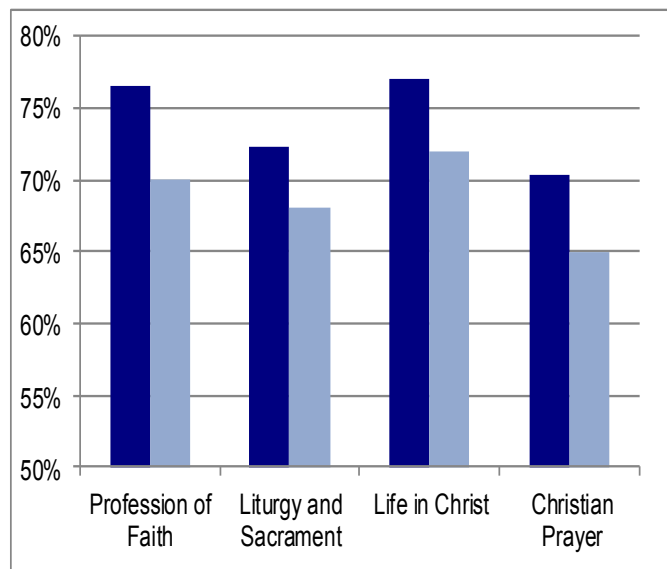

5th Grade ACRE Scores