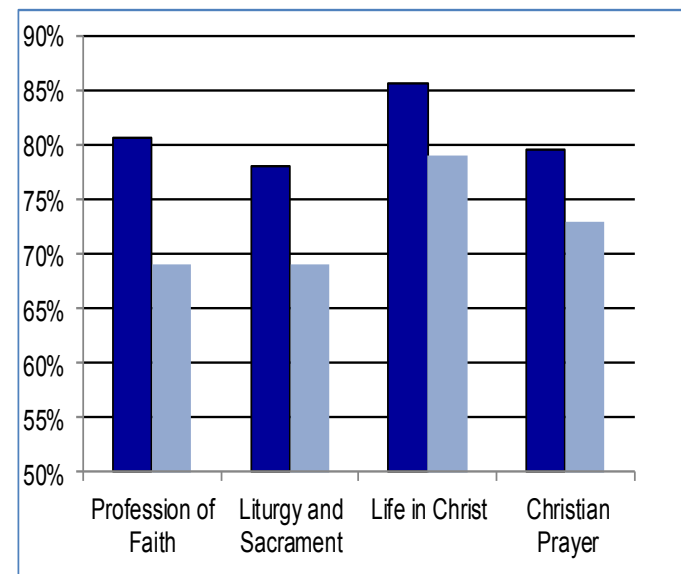

8th Grade ACRE Scores